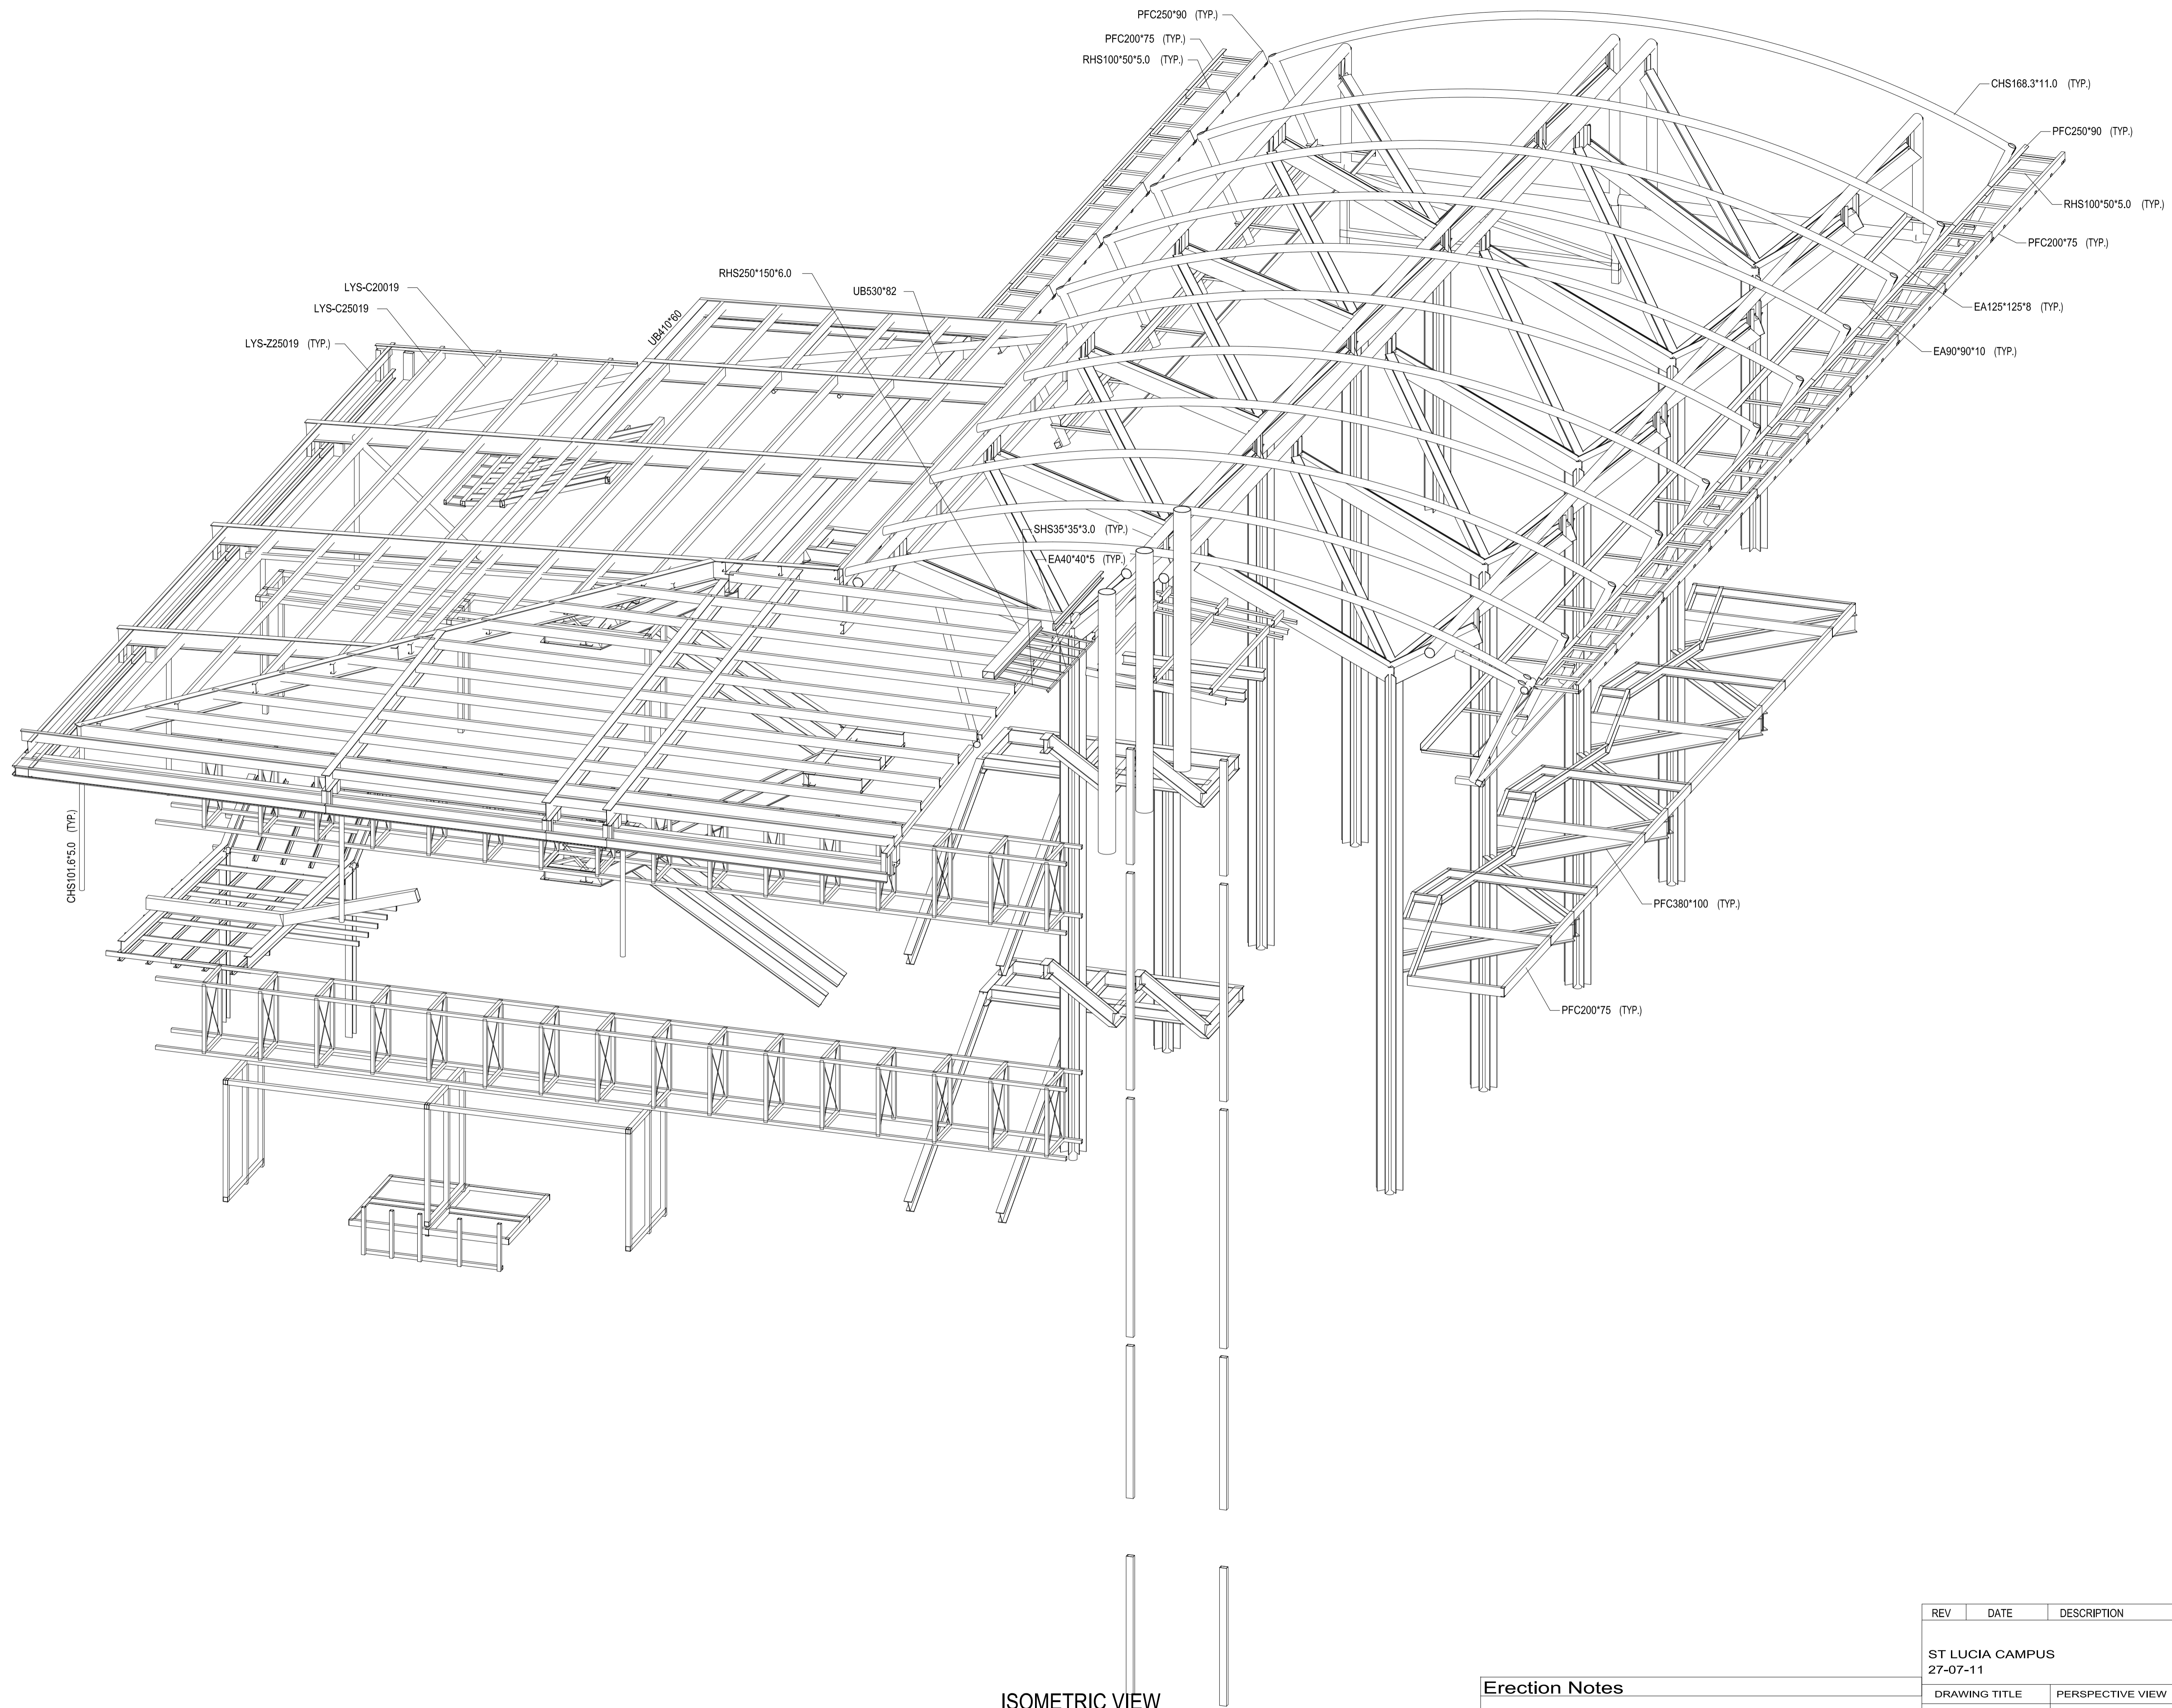

ISOMETRIC VIEW

Erection Notes

REV	DATE	DESCRIPTION
ST LUCIA CAMPUS 27-07-11		
DRAWING TITLE		PERSPECTIVE VIEW
CONTRACT		GLOBAL CHANGE INSTITUTE
MODELLED BY	SHS	ISSUE DATE 29.07.2011
CONTRACT NO	2010.165.1	DRAWING No
SCALE	1:65	REV
		MP1

ISOMETRIC VIEW

Erection Notes

REV	DATE	DESCRIPTION
ST LUCIA CAMPUS 27-07-11		
DRAWING TITLE	PERSPECTIVE VIEW	
CONTRACT	GLOBAL CHANGE INSTITUTE	
MODELLED BY	SHS	ISSUE DATE 29.07.2011
CONTRACT NO	2010.165.1	DRAWING No
SCALE	1:65	REV
		MP2

ISOMETRIC VIEW

Erection Notes

REV	DATE	DESCRIPTION
ST LUCIA CAMPUS 27-07-11		
DRAWING TITLE		PERSPECTIVE VIEW
CONTRACT		GLOBAL CHANGE INSTITUTE
MODELLED BY	SHS	ISSUE DATE 29.07.2011
CONTRACT NO	2010.165.1	DRAWING No
SCALE	1:65	REV
		MP3