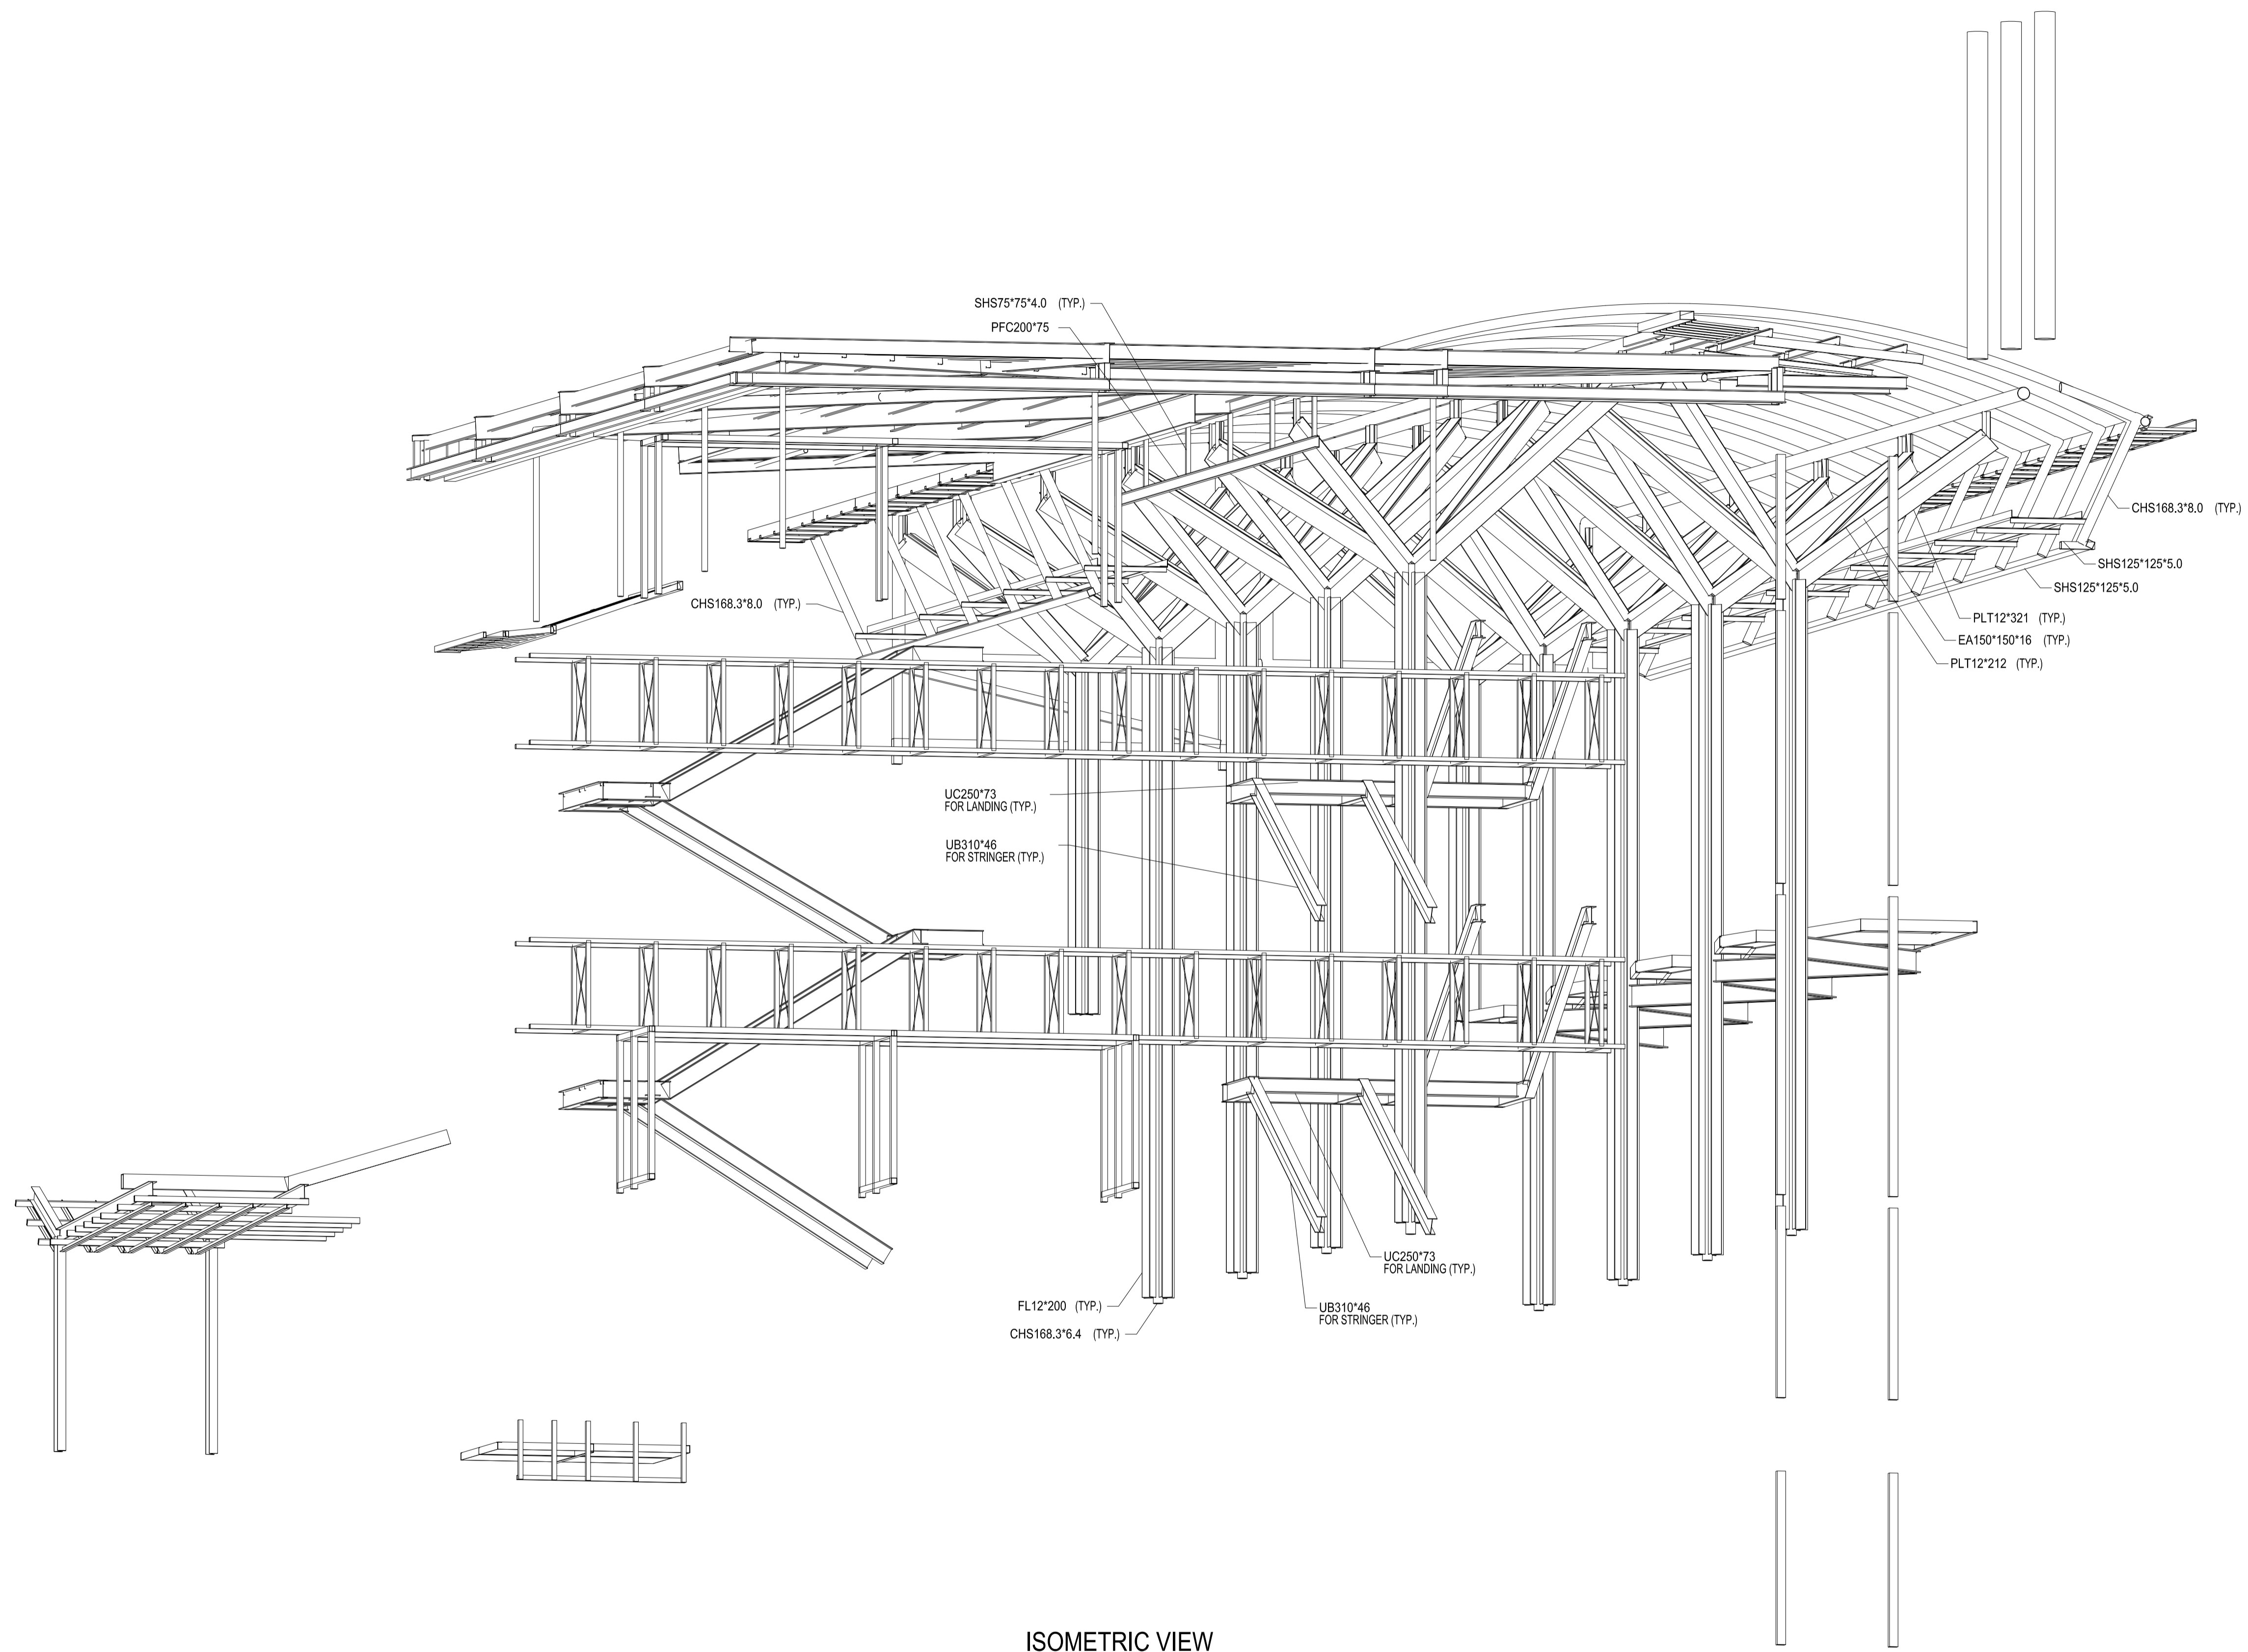

ISOMETRIC VIEW

Erection Notes

REV	DATE	DESCRIPTION
ST LUCIA CAMPUS 27-07-11		
DRAWING TITLE		PERSPECTIVE VIEW
CONTRACT		GLOBAL CHANGE INSTITUTE
MODELLED BY	SHS	ISSUE DATE 29.07.2011
CONTRACT NO	2010.165.1	DRAWING No
SCALE	1:65	REV
		MP1

ISOMETRIC VIEW

Erection Notes

REV	DATE	DESCRIPTION
ST LUCIA CAMPUS 27-07-11		
DRAWING TITLE	PERSPECTIVE VIEW	
CONTRACT	GLOBAL CHANGE INSTITUTE	
MODELLED BY	SHS	ISSUE DATE 29.07.2011
CONTRACT NO	2010.165.1	DRAWING No
SCALE	1:65	REV
		MP2

ISOMETRIC VIEW

Erection Notes

REV	DATE	DESCRIPTION
ST LUCIA CAMPUS 27-07-11		
DRAWING TITLE		PERSPECTIVE VIEW
CONTRACT		GLOBAL CHANGE INSTITUTE
MODELLED BY	SHS	ISSUE DATE 29.07.2011
CONTRACT NO	2010.165.1	DRAWING No
SCALE	1:65	REV
		MP3